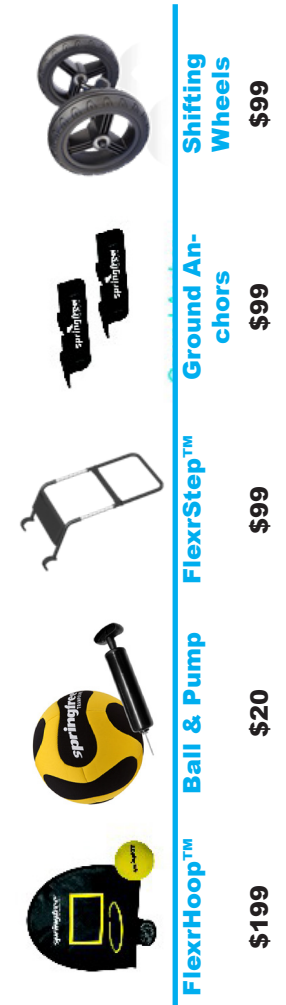

*ON NEW PURCHASES, LOCAL INSTALLS FOR IN-STOCK TRAMPOLINES. *ADDITIONAL MILEAGE CHARGES MAY APPLY

*TREE FROGS WILL NOT INSTALL SWINGS IN TREES. NOT MEANT FOR USE WITH TREE FROGS SWING SETS. *WITH THE PURCHASE OF A NEW SPRINGFREE TRAMPOLINE, COMBINABLE WITH ALL CURRENT OFFERS.

© 2023 KID STRUCTURES LLC. ALL RIGHTS RESERVED.

TRAMPOLINE
SPECIFICATION
CHART

springfree[®]
TRAMPOLINE

THE SMART TRAMPOLINE™

MODEL	092	S113	S155	O200
	LARGE OVAL	LARGE SQUARE	JUMBO SQUARE	JUMBO OVAL
DIAMETER OF MAT	8' X 13' DIAMETER	11' X 11' DIAMETER	13' X 13' DIAMETER	12' X 19' DIAMETER
SURFACE AREA OF MAT	92 SQUARE FEET	113 SQUARE FEET	155 SQUARE FEET	200 SQUARE FEET
MINIMUM LATERAL CLEARANCE	16' X 21'	19' X 19'	21' X 21'	22' X 29'
JUMPER WEIGHT RATING	220 lbs	220 lbs	220 lbs	220 lbs
STRUCTURAL LOAD CAPACITY	1100 lbs	1100 lbs	1100 lbs	1500 lbs
HEIGHT OF MAT ABOVE GROUND	3'	3.3'	3.3'	3.4'
HEIGHT OF FLEXINET ABOVE MAT	6'	6'	6'	6'
TOTAL HEIGHT	9'	9.3'	9.3'	9.4'
REGULAR PRICE	\$1,999	\$2,199	\$2,549	\$4,199
SALE PRICE	\$1,549	\$1,749	\$2,249	\$3,599
BUNDLE PRICE**	\$2079	\$2279	\$2779	\$4199
DELIVERY & INSTALL SPECIAL	\$249	\$249	\$249	\$249

Innovative
Accessories

REGULAR PRICE

\$199

\$20

\$99

\$99

\$99

PART	REGISTERED WARRANTY
Frame	10 Years
Mat	10 Years
Rods	10 Years
Net	10 Years