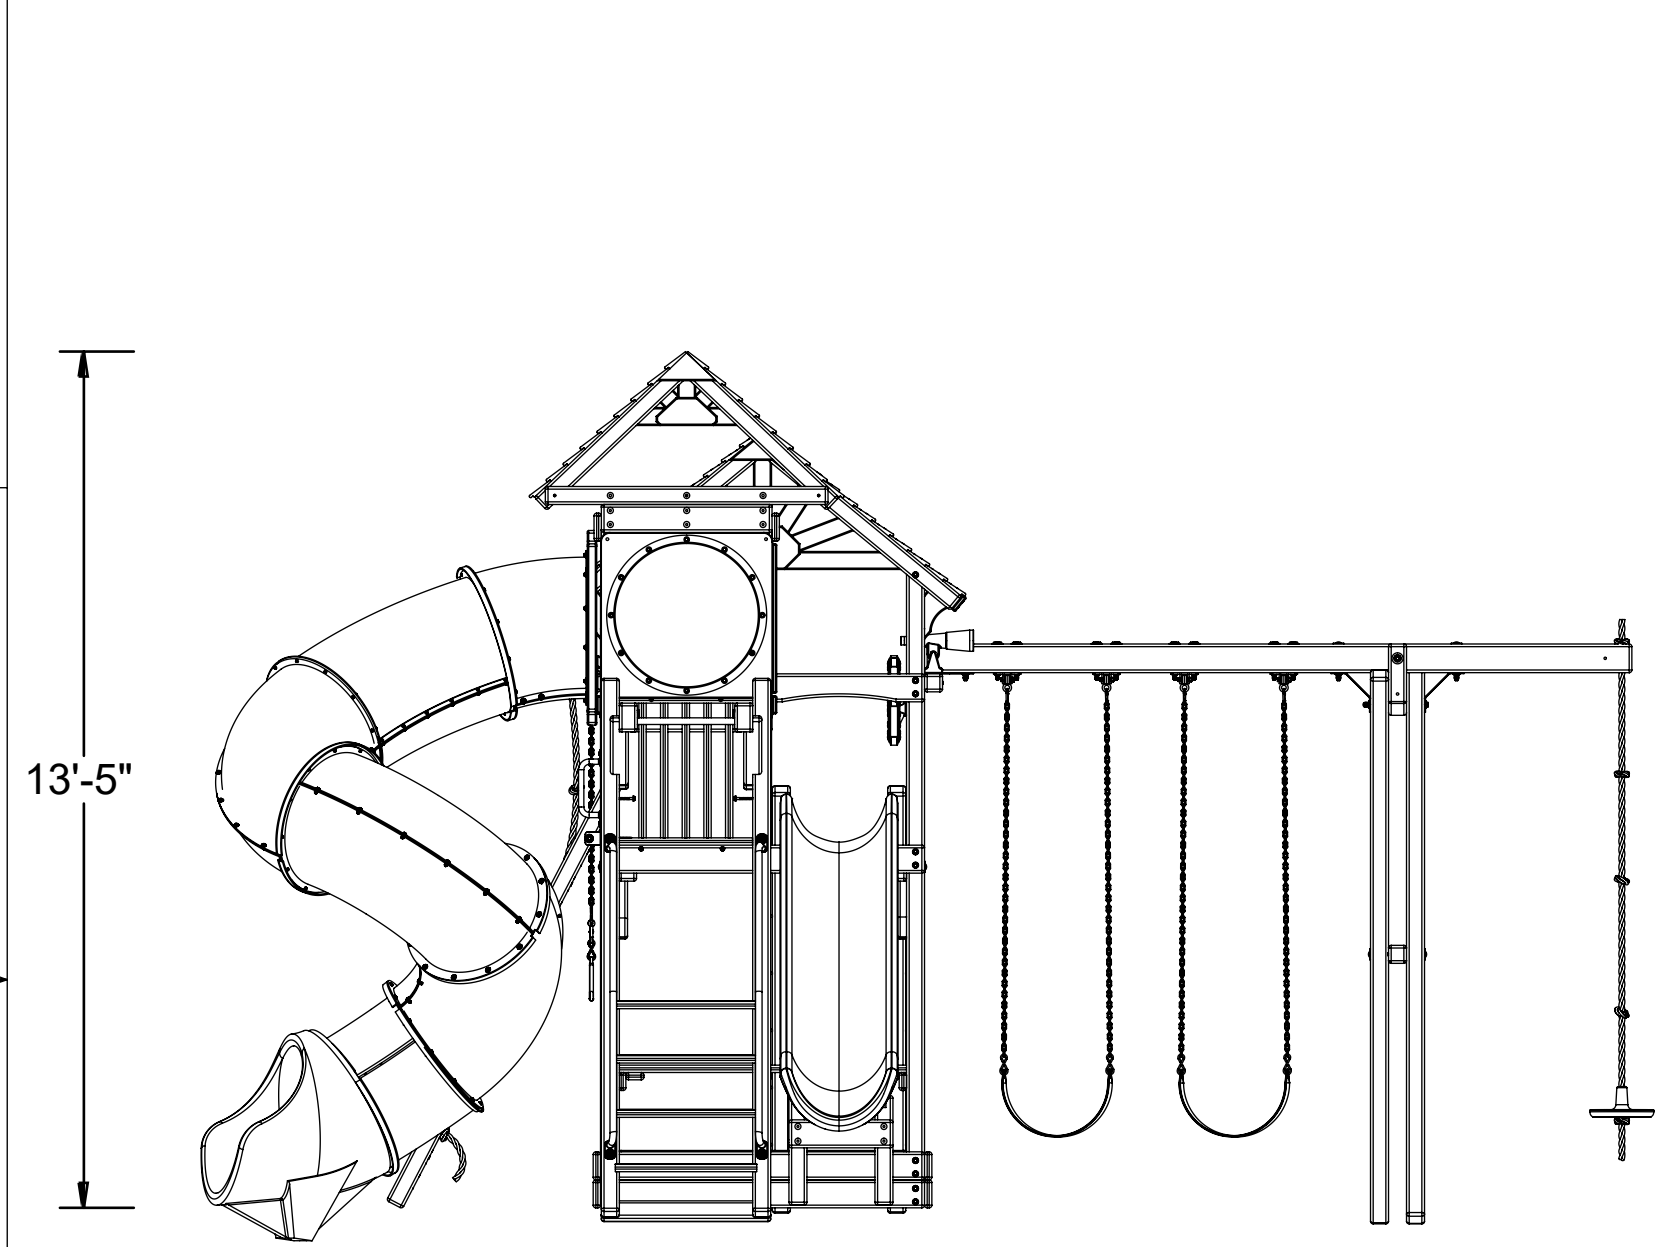

8 7 6 5 4 3 2 1

D
C
B
A

D
C
B
A

18'-1"

TREE FROGS WOODEN SWING SET FACTORY CLAIMS PROPRIETARY IN THE MATERIAL DISCLOSED. THIS DRAWING IS ISSUED FOR LAYOUT INFORMATION ONLY. IT MAY NOT BE REPRODUCED NOR MAY THE INFORMATION BE USED FOR MANUFACTURING PURPOSES WITHOUT WRITTEN CONSENT FROM TREEFROGS WOODEN SWINGSET FACTORY

5.8 BENGAL FORT

Config 5

8 7 6 5 4 3 2 1