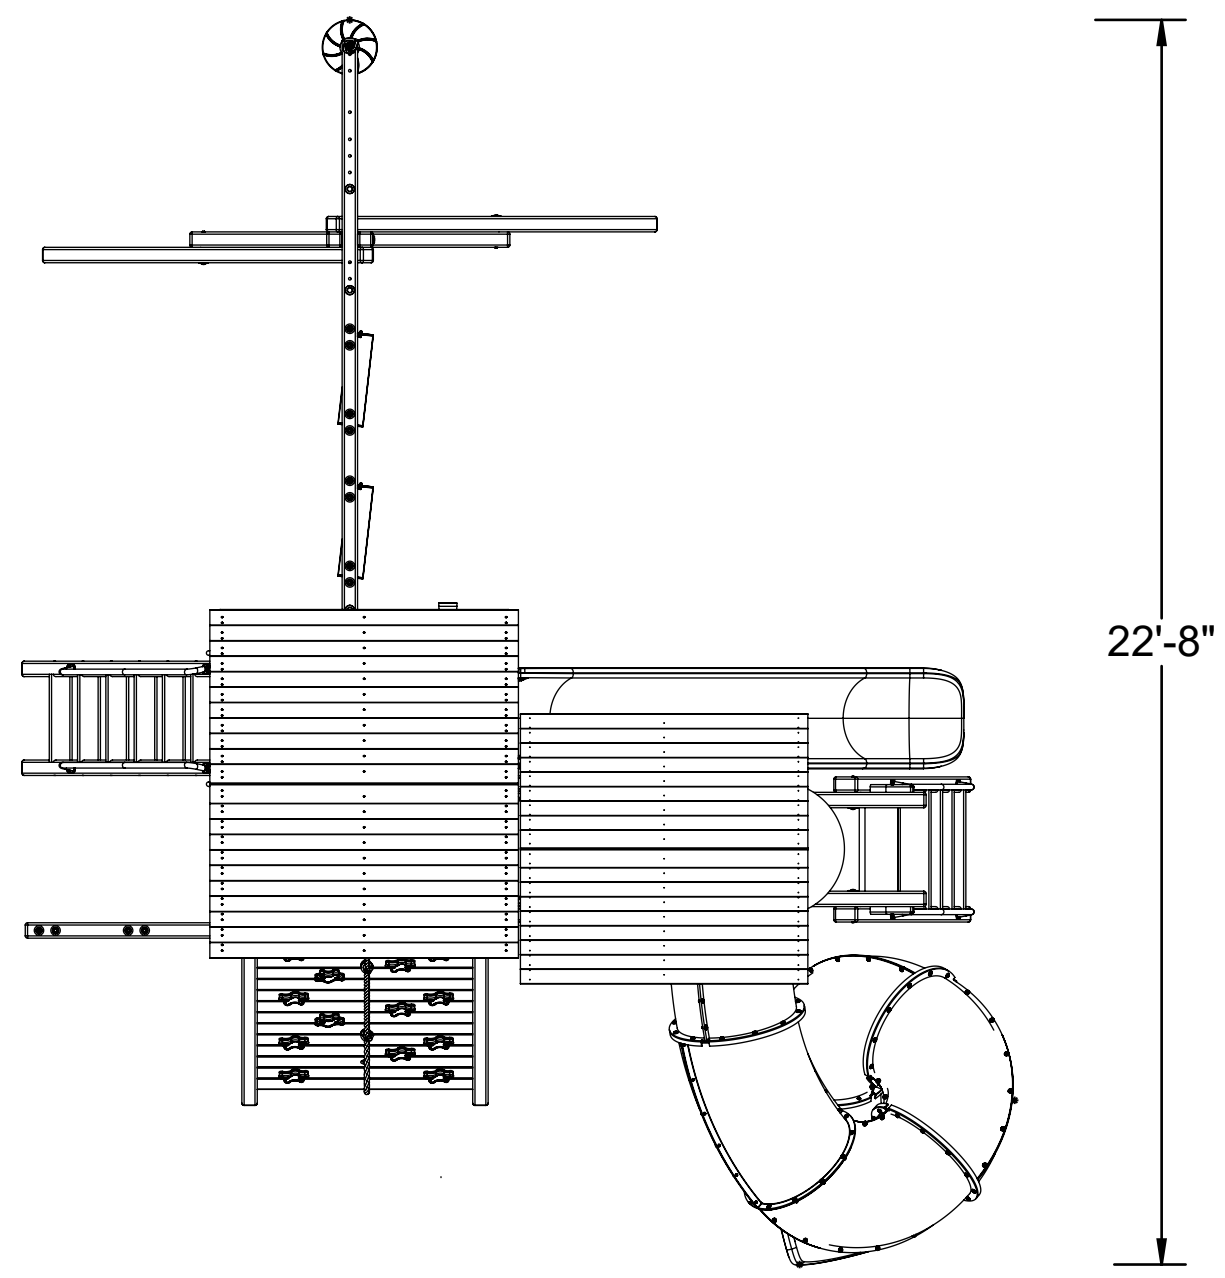

8 7 6 5 4 3 2 1

D
C
B
A

D
C
B
A

18'-1"

TREE FROGS WOODEN SWING SET FACTORY CLAIMS PROPRIETARY IN THE MATERIAL DISCLOSED. THIS DRAWING IS ISSUED FOR LAYOUT INFORMATION ONLY. IT MAY NOT BE REPRODUCED NOR MAY THE INFORMATION BE USED FOR MANUFACTURING PURPOSES WITHOUT WRITTEN CONSENT FROM TREEFROGS WOODEN SWINGSET FACTORY

5.8 BENGAL FORT

Config 5

8 7 6 5 4 3 2 1